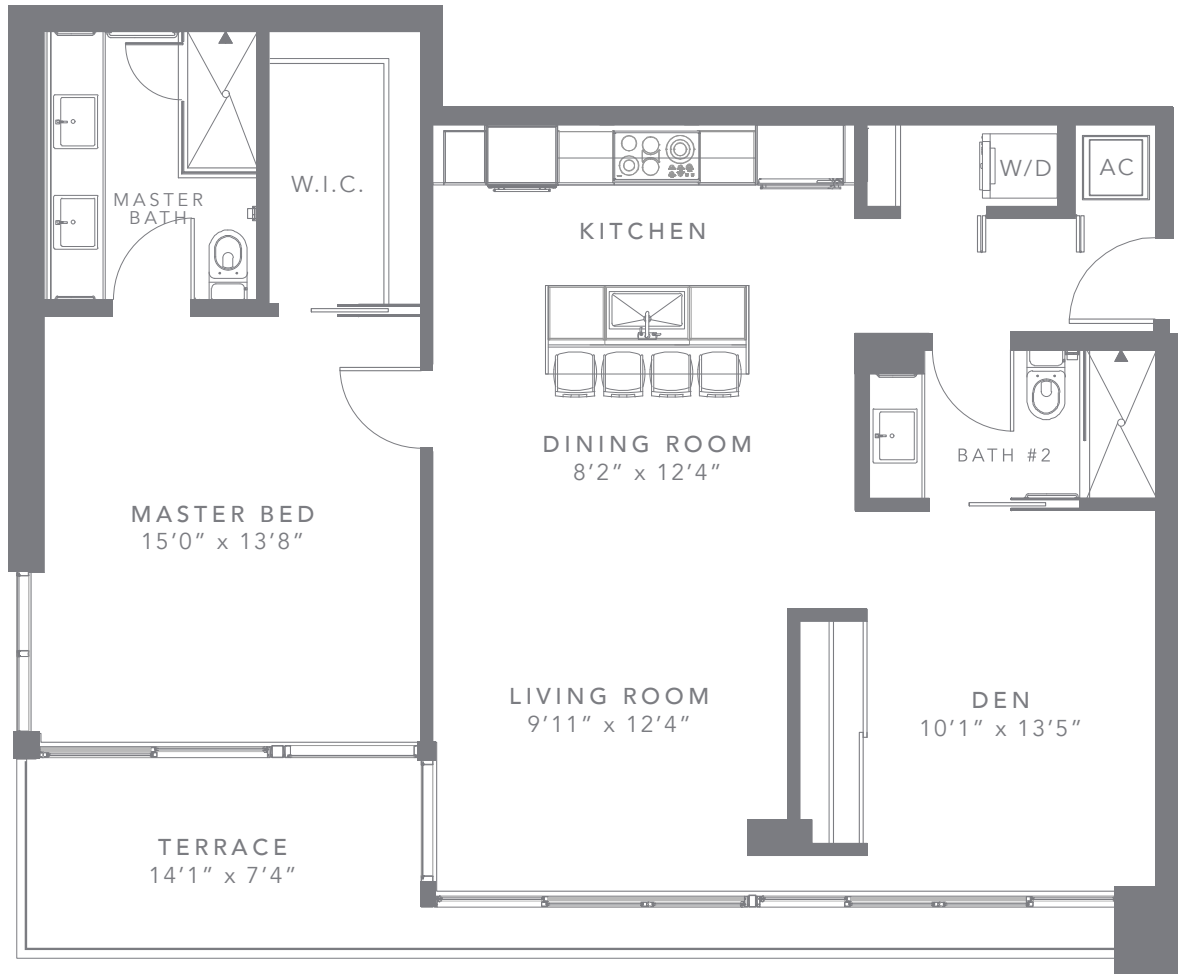

BIJOU

bay harbor

◀ *n* INTRACOASTAL

A1 | 1 BED / 2 BATH + DEN

FLOOR 4

INTERIOR	1,101 SQ FT	102 M ²
EXTERIOR	156 SQ FT	14 M ²
TOTAL	1,257 SQ FT	116 M²